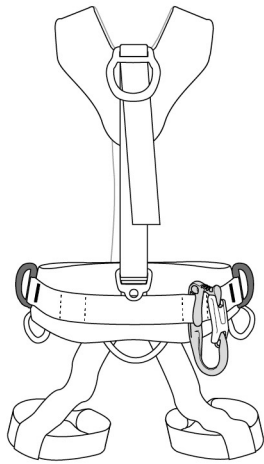

FAILURE TO HEED ANY OF THESE WARNINGS MAY RESULT IN SEVERE INJURY OR DEATH.

PETZL.COM

Latest version

Other languages

Technical tips

PPE checking

Warning symbols
Panneaux d'alertes

PETZL
F-38920 Crolles
Cidex 105A
PETZL.COM
ISO 9001
© Petzl

Fondation

Sustaining our Community
Au service de la Communauté
FONDATION-PETZL.ORG

Installation

EN

Tool holder accessory

Warning - danger of death: do not use a CARITOOL to tie in or tether yourself. The CARITOOL is not a connector. This product is not personal protective equipment (PPE).